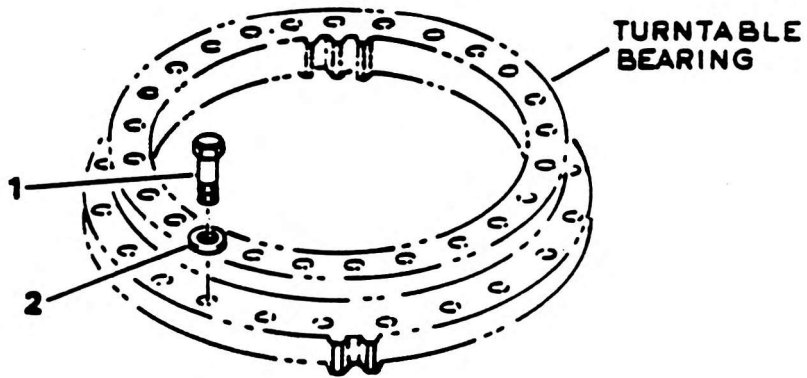

BEARING BOLT INSTALLATION

GROVE

NO.	PART NO.	QTY	DESCRIPTION	NO.	PART NO.	QTY	DESCRIPTION
1	7-119-264250	30	BOLT, HEX				
2	7-949-000359	30	WASHER				